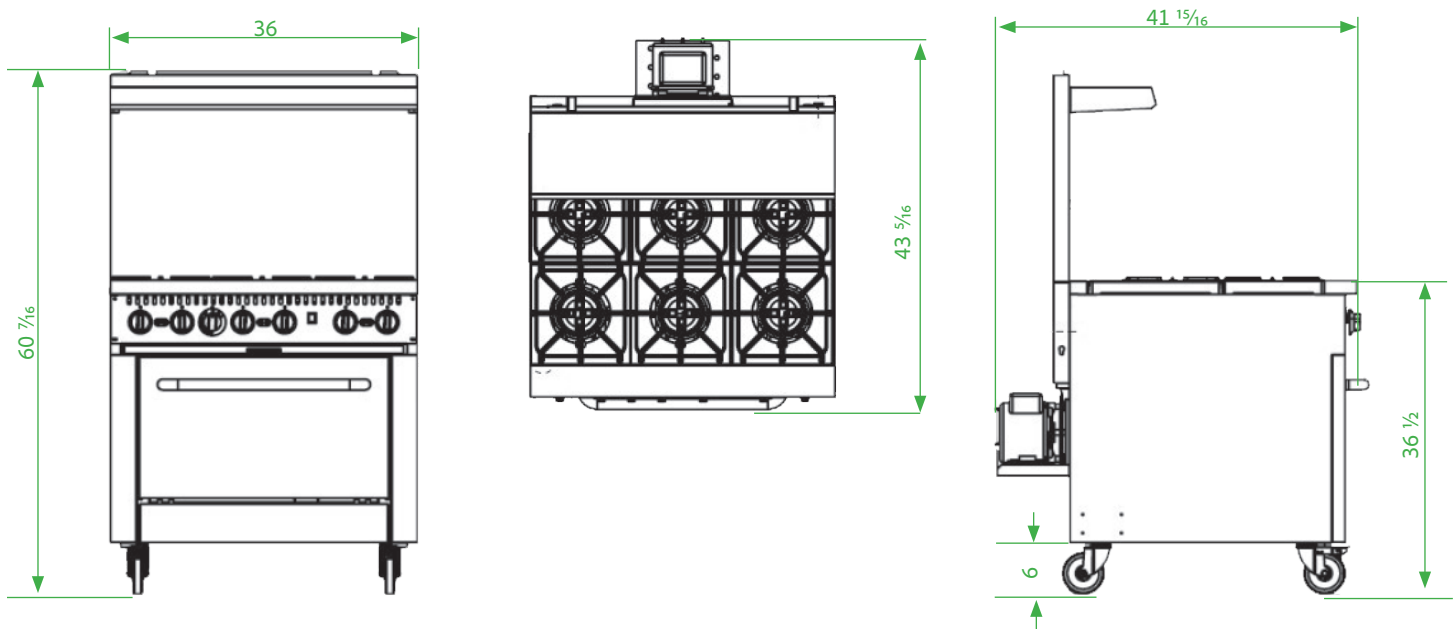

Commercial Gas Bakery Depth Convection Oven

Model	# Ovens	#Burners	Gas
IR-6B-C	1	6	N

STANDARD FEATURES

Construction

- Stainless steel front, sides, backslash and over shelf
- Heavy duty steel frame
- Removable, easy to clean cast iron top grates
- Removable crumb tray
- Cast iron burners
- 6" caster kit included – two with lock, two without
- 3/4" rear NPT gas connection
- 115VAC, NEMA 5-15P, 5.9 Amps

SPECIFICATIONS

The Iron Range Commercial Gas Range with Convection Oven has powerful 30,000 BTU cast iron burners. Each burner has an individual pilot light heavy-duty removable cast iron grate and individual instant light control knob. It is constructed with a stainless steel front, sides, 24.75" high back riser and over shelf, 6" casters, and a 3/4" NPT gas connection. Units are shipped for natural gas but are easily converted to LPG (propane) gas with the LPG conversion kit that is included.

All ranges carry ETL approval for gas and sanitation that pass USA requirements for use in food service.

IMPORTANT INFORMATION:

- A convertible pressure regulator is provided with this unit.
 Natural Gas 4.0" (102 mm) W.C.
 Propane Gas 10.0" (279 mm) W.C.
- Gas connection is NPT (19mm) rear gas connection
- Voltage: 115VAC, 5.9 Amp, NEMA 5.15P 6' Power cord

Model	Burners	External Dimensions			Internal Oven Dimensions			BTU's (per burner)	BTU's (convection oven burner)	Total BTU's	Crated Weight
		W	D	H	W	D	H				
IR-6B-C	6	36	43 5/16	60.3	26.8	26.4	13.7	30,000	32,000	212,000	485